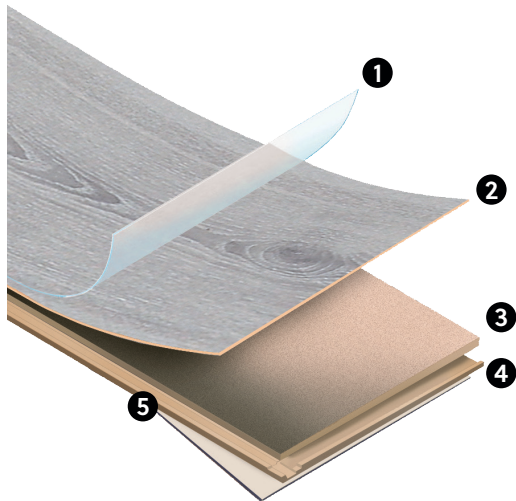

### composition

Surface layer	Direct laminated paper, impregnated with melamine resin.
Substrate	Moisture resistant High Density Fiberboard (HDF) treated with hydro+ water repelling technology.
Backing	Direct laminated paper, impregnated with melamine resin.

### test results

Abrasion resistance	EN13329	AC4 (IP≥4000)
Impact resistance	EN13329	small ball : ≥ 35 mm - big ball : ≥ 750 mm
Thickness swelling	ISO 24336	12% (requirement ≤ 18%)
Water resistance	ISO 4760	up to 24 hours
Fire resistance	EN13501-1	Cfl-S1
Formaldehyde emission	EN717-1	E1
Slip resistance	EN13893	DS
Density	EN323	900 kg/m <sup>3</sup>
Resistance to staining	EN438	5 (groups 1+2) ; 4 (group 3)
Effect of a furniture leg	EN16581	no damage (foot type 0)
Effect of a castor chair	EN425	no damage with type W wheels
Thermal resistance in combination with underlay Excellence Plus	ISO 8302	0,08 m <sup>2</sup> K/W – Suitable for floor heating/cooling. Detailed instructions on <a href="http://www.berryalloc.com">www.berryalloc.com</a> .

### What is a laminate floor made of?

- ❶ An **overlay** that determines the strength and resistance of your floor
- ❷ A **decor paper** for the design
- ❸ A **high-density fibreboard (HDF)** core
- ❹ A **counterbalance** to stabilise and protect the HDF core
- ❺ The **hydro+** water-repellent coating\*